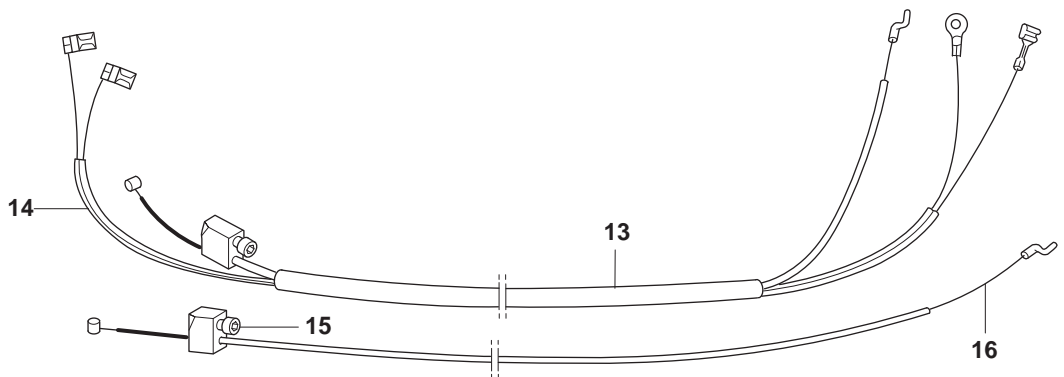

E 223R
THROTTLE CONTROLS

THROTTLE CONTROLS

Position	Article	Quantity	Notes	Kit
1	537 18 35-07	1		
2	503 21 66-16	2		1
3	537 41 90-01	1		1
4	537 16 07-01	1		1
5	537 16 06-01	1		1
6	537 17 43-01	1		1
7	537 17 42-01	1		1
8	537 16 03-01	1		1
9	537 16 08-01	1		1
10	537 16 02-03	1		1
11	503 20 07-35	1		
12	503 22 10-13	1		
13	537 42 44-01	1		
14	537 42 43-01	1		13
15	503 21 66-16	1		13
16	537 17 39-01	1		13