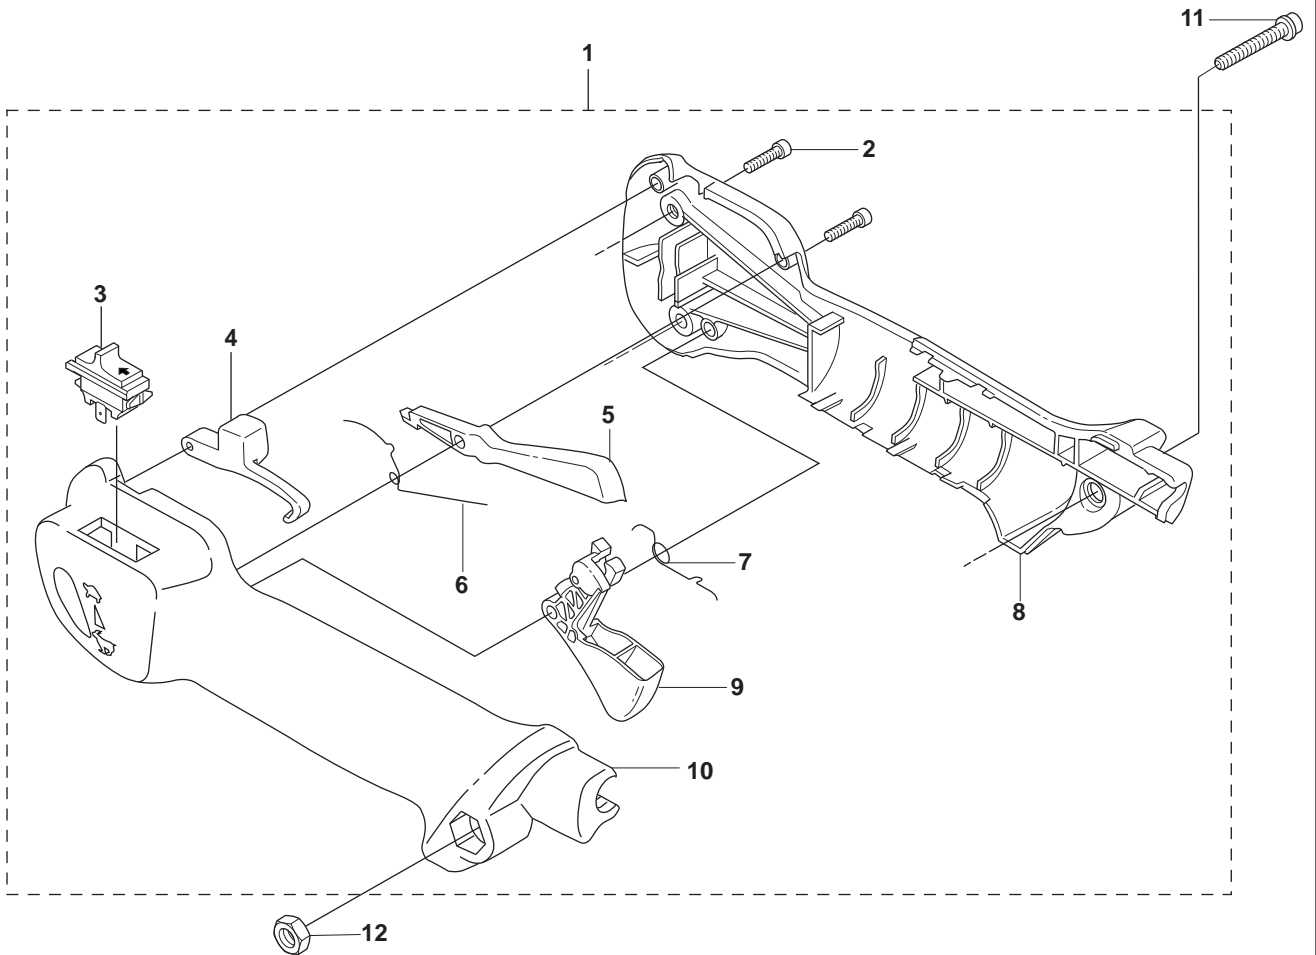

E 223R
THROTTLE CONTROLS

THROTTLE CONTROLS

Position	Article	Quantity	Notes	Kit
1	537 18 35-07	1		
2	503 21 66-16	2		1
3	537 41 90-01	1		1
4	537 16 07-01	1		1
5	537 16 06-01	1		1
6	537 17 43-01	1		1
7	537 17 42-01	1		1
8	537 16 03-01	1		1
9	537 16 08-01	1		1
10	537 16 02-03	1		1
11	503 20 07-35	1		
12	503 22 10-13	1		
13	537 42 44-01	1		
14	537 42 43-01	1		13
15	503 21 66-16	1		13
16	537 17 39-01	1		13