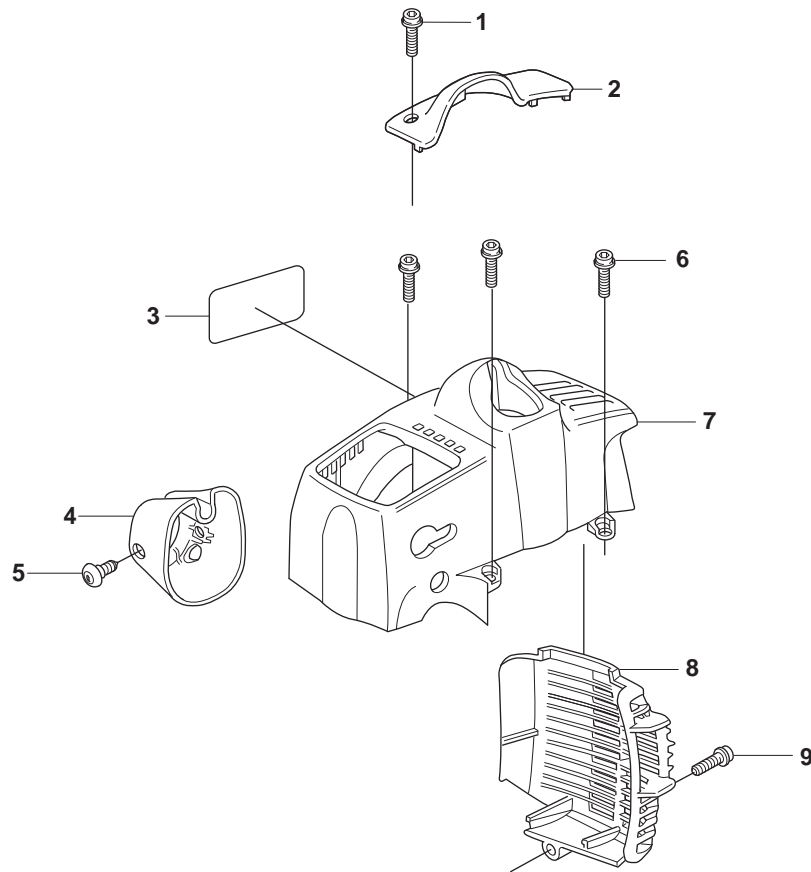

F 223L, 223R
CYLINDER COVER

CYLINDER COVER

Position	Article	Quantity	Notes	Kit
1	503 21 35-12	2		
2	537 10 44-01	1		
3	537 35 33-36	1	(223L)	
3	537 35 33-37	1	(223R)	
4	544 19 35-01	1	(223R)	
5	503 96 13-02	2	(223R)	
6	503 21 68-20	3		
7	503 87 18-02	1		
8	537 32 08-01	1		
9	503 21 68-20	1